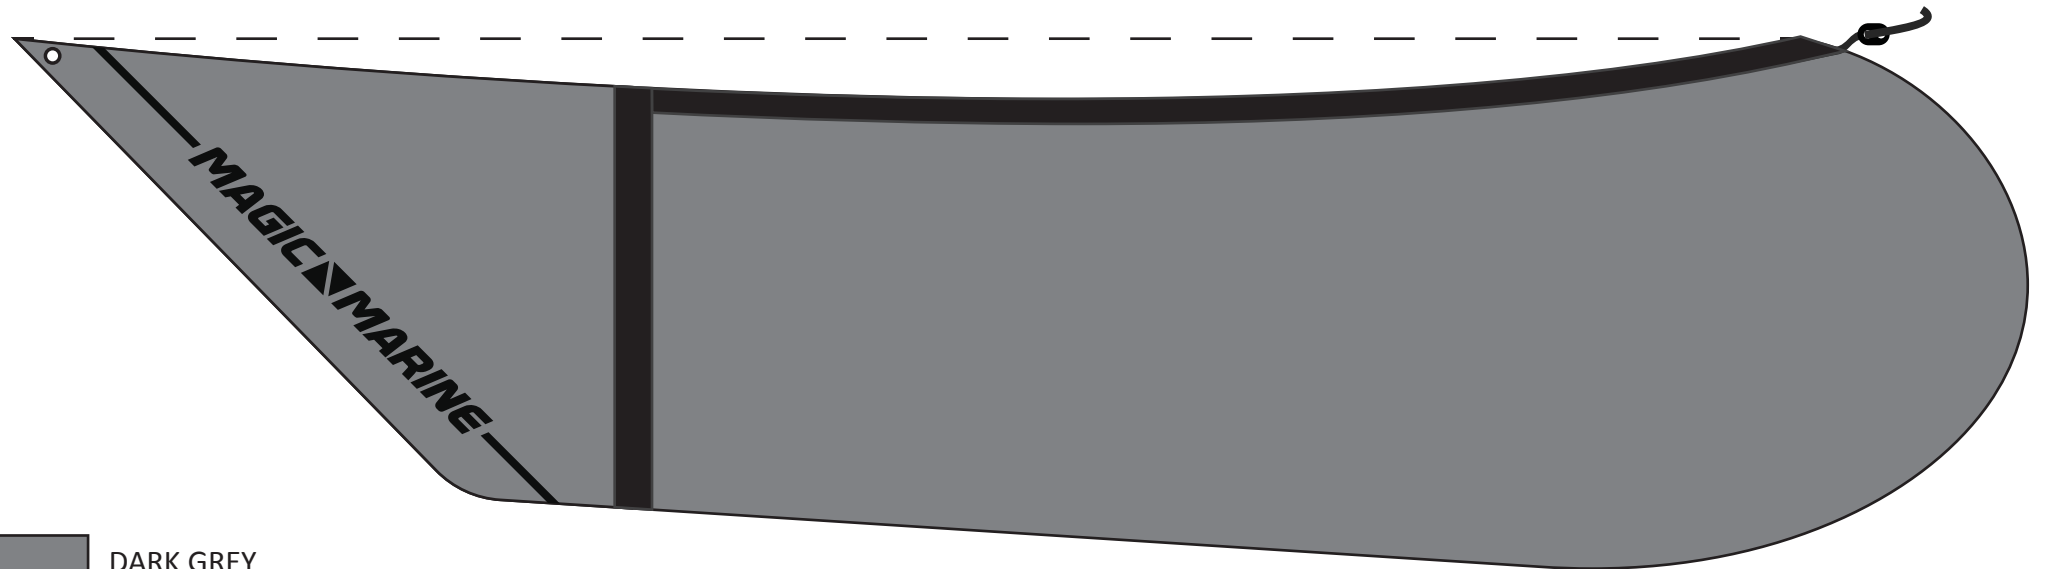

WATERWEAR

MAGIC MARINE
REGENBOOG
PROTECTION SET

KEEL COVER | COLOUR DRAWING

KEEL COVER | PERSPECTIVE VIEW

KEEL COVER | IMPRESSION

NOSE COVER | COLOUR DRAWING

NOSE COVER | PERSPECTIVE VIEW

DIGITAL NUMBER TO BE FILLED IN BY CUSTOMER. EXAMPLE

NOSE COVER | IMPRESSION

MAGICMARINE.COM

DRIVEN BY
THE ELEMENTS