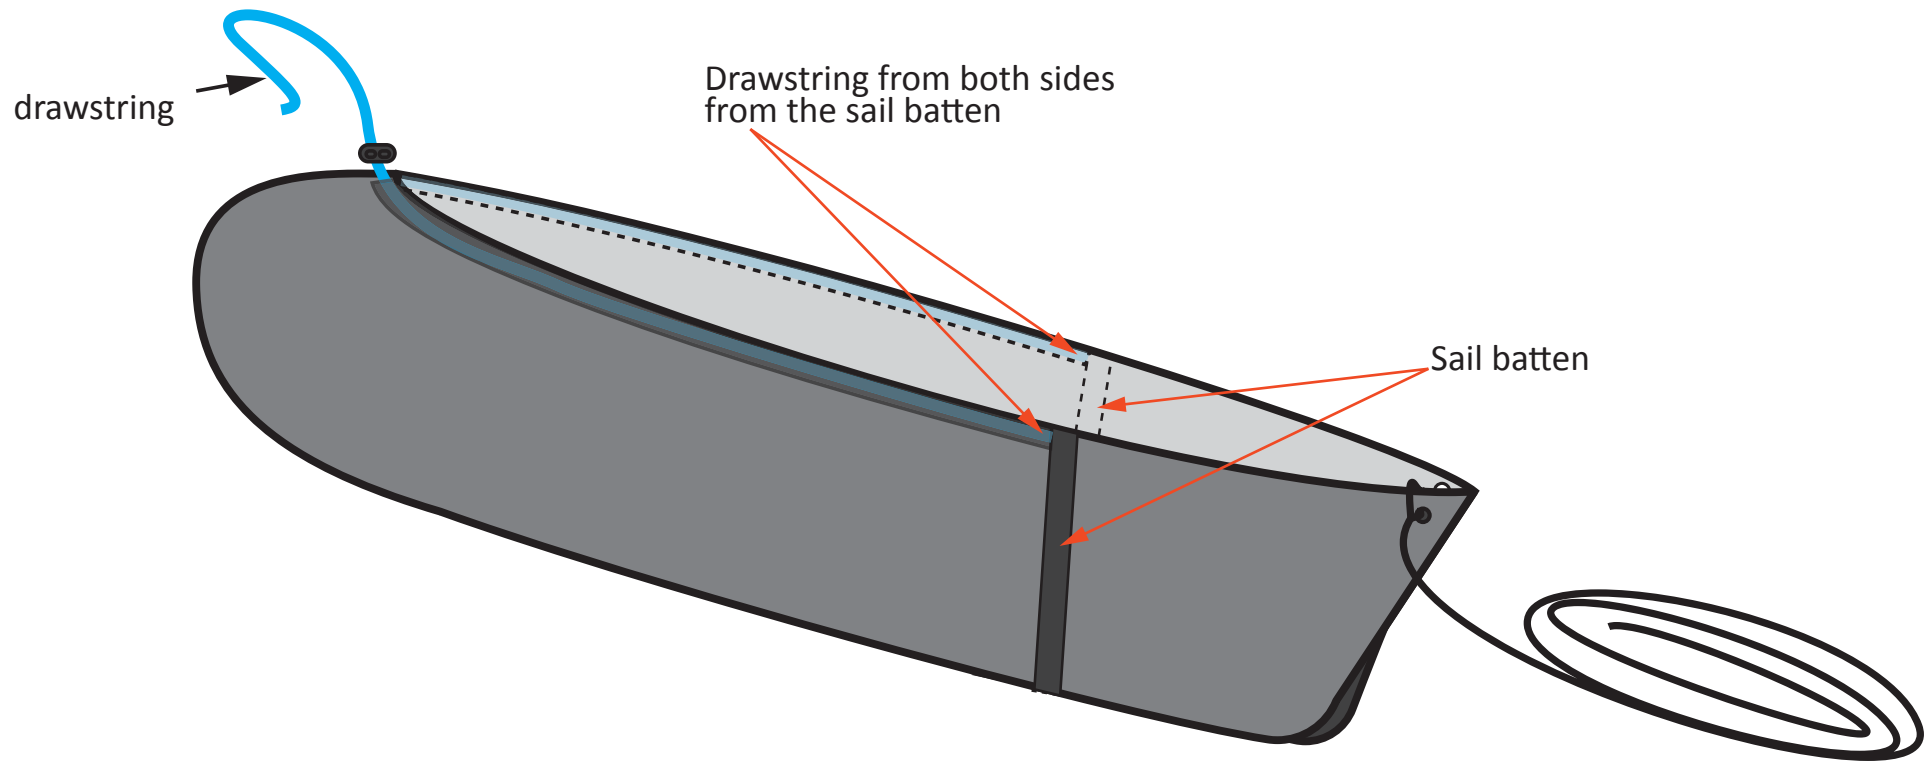

WATERWEAR

MAGIC MARINE
REGENBOOG
PROTECTION SET

KEEL COVER | COLOUR DRAWING

KEEL COVER | PERSPECTIVE VIEW

KEEL COVER | IMPRESSION

NOSE COVER | COLOUR DRAWING

NOSE COVER | PERSPECTIVE VIEW

DIGITAL NUMBER TO BE FILLED IN BY CUSTOMER. EXAMPLE