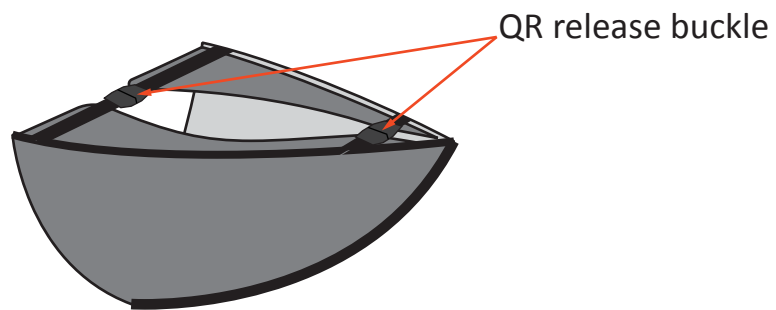

WATERWEAR

MAGIC MARINE
REGENBOOG
PROTECTION SET

KEEL COVER | COLOUR DRAWING

KEEL COVER | PERSPECTIVE VIEW

KEEL COVER | IMPRESSION

NOSE COVER | COLOUR DRAWING

NOSE COVER | PERSPECTIVE VIEW

DIGITAL NUMBER TO BE FILLED IN BY CUSTOMER. EXAMPLE