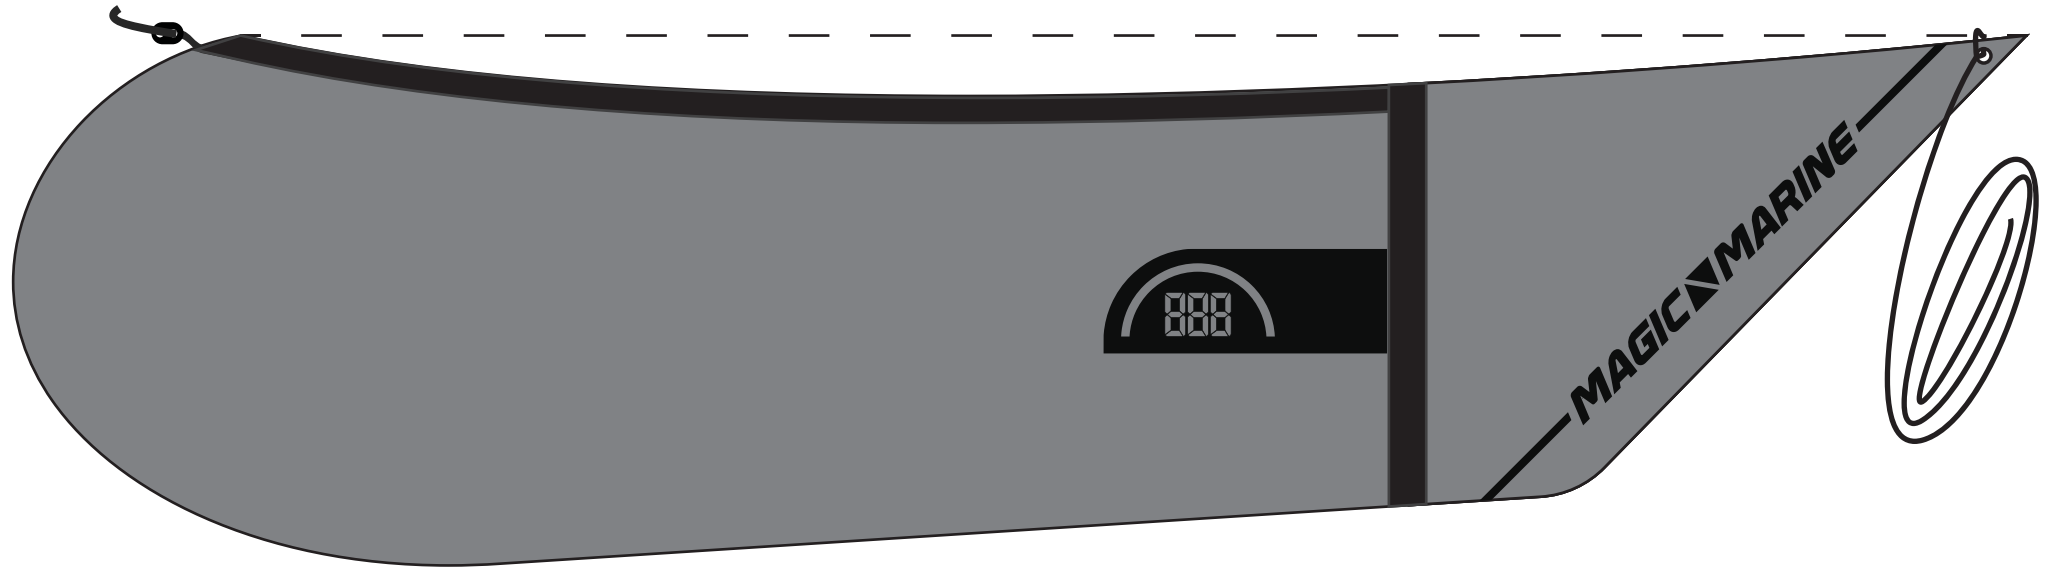

WATERWEAR

MAGIC MARINE
REGENBOOG
PROTECTION SET

KEEL COVER | COLOUR DRAWING

KEEL COVER | PERSPECTIVE VIEW

KEEL COVER | IMPRESSION

NOSE COVER | COLOUR DRAWING

NOSE COVER | PERSPECTIVE VIEW

DIGITAL NUMBER TO BE FILLED IN BY CUSTOMER. EXAMPLE

NOSE COVER | IMPRESSION

MAGICMARINE.COM

DRIVEN BY
THE ELEMENTS